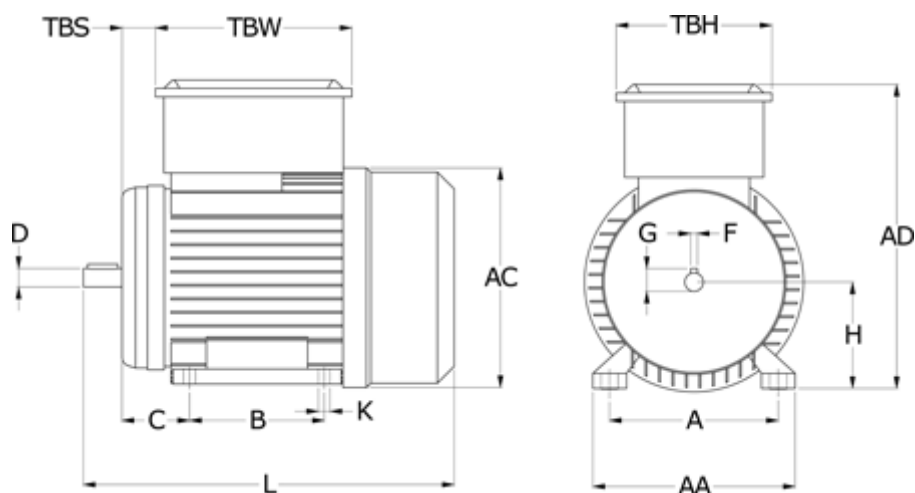

# Data Sheet

Article number: 25025462109

Description: Kleedrive MY711-4 0.25kw 1400 rpm  
1x230V 50HZ IP55 B3

## Measures

A = 112	F = 5
AA = 132	G = 11
AC = 147	H = 71
AD = 196	K = 7x10
B = 90	L = 241
C = 45	TBH = 92
D = 14	TBS = 25.75
E = 30	TBW = 116